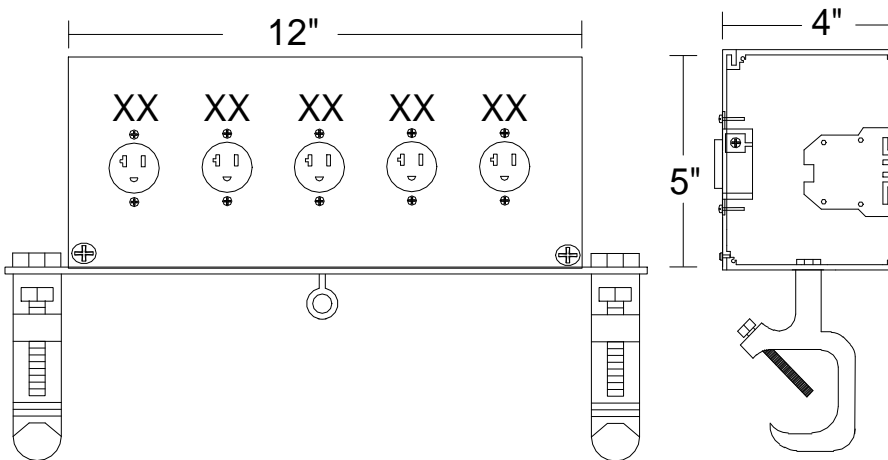

#### Standard Features

- .125" Aluminum enclosure with interlocking J-cover and integral din rail
- Matte black powdercoated finish
- Two Theatrical C-Clamps
- 1" Eye bolt for safty cable
- Pre-wired to din rail mounted molded barrier terminal blocks 10-16 Awg
- 1" white high performance 3 mill vinyl 10yr. exterior rated
- 20 Amp 5-20R female receptacles
- Made in USA
- UL Listed and Labeled for use in the United States and Canada

#### Options

- Custom paint/ powdercoated finishes
- Engraved, stenciled, various colored vinyl circuit identification
- Custom size enclosure
- Integral low voltage receptacles ( DMX / Ethernet)

Qty. \_\_\_  
 12" C-Clamp Mounted Outlet Box with  
 5 20 Amp 5-20 female receptacles wired on 5 circuits