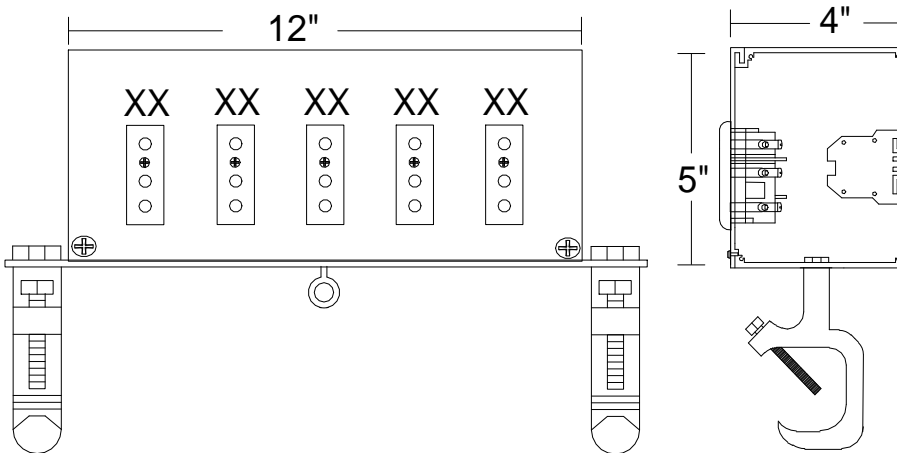

#### Standard Features

- .125" Aluminum enclosure with interlocking J-cover and integral din rail
- Matte black powdercoated finish
- Two Theatrical C-Clamps
- 1" Eye bolt for safty cable
- Pre-wired to din rail mounted molded barrier terminal blocks 10-16 Awg
- 1" white high performance 3 mill vinyl 10yr. exterior rated
- 20 Amp stage pin female receptacles
- Made in USA
- UL Listed and Labeled for use in the United States and Canada

#### Options

- Custom paint/ powdercoated finishes
- Engraved, stenciled, various colored vinyl circuit identification
- Custom size enclosure
- Integral low voltage receptacles ( DMX / Ethernet)

Qty. \_\_\_  
 12" C-Clamp Mounted Outlet Box with  
 5 Stage pin female receptacles wired on 5 circuits