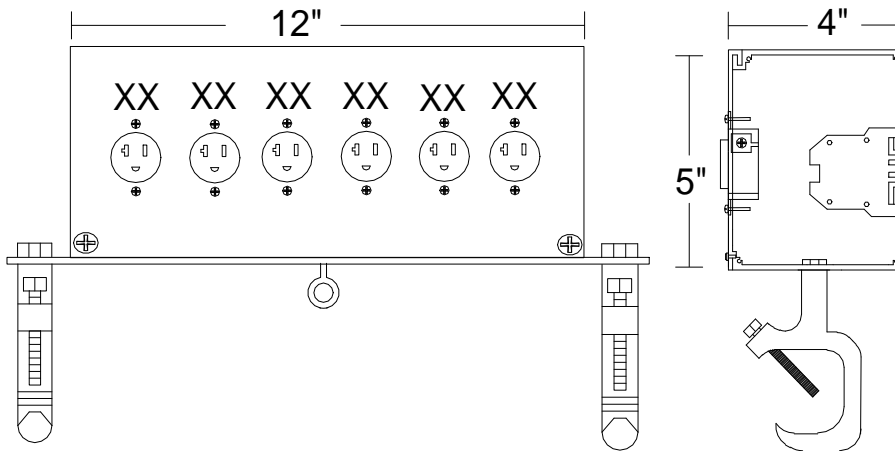

Standard Features

- .125" Aluminum enclosure with interlocking J-cover and integral din rail
- Matte black powdercoated finish
- Two Theatrical C-Clamps
- 1" Eye bolt for safty cable
- Pre-wired to din rail mounted molded barrier terminal blocks 10-16 Awg
- 1" white high performance 3 mill vinyl 10yr. exterior rated
- 20 Amp 5-20R female receptacles
- Made in USA
- UL Listed and Labeled for use in the United States and Canada

Options

- Custom paint/ powdercoated finishes
- Engraved, stenciled, various colored vinyl circuit identification
- Custom size enclosure
- Integral low voltage receptacles (DMX / Ethernet)

Qty. ____
 12" C-Clamp Mounted Outlet Box with
 6 20 Amp 5-20 female receptacles wired on 6 circuits