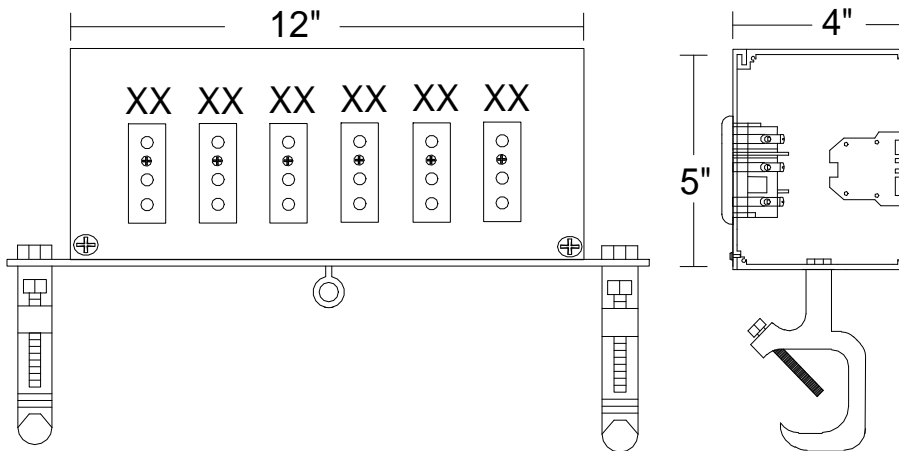

Standard Features

- .125" Aluminum enclosure with interlocking J-cover and integral din rail
- Matte black powdercoated finish
- Two Theatrical C-Clamps
- 1" Eye bolt for safty cable
- Pre-wired to din rail mounted molded barrier terminal blocks 10-16 Awg
- 1" white high performance 3 mill vinyl 10yr. exterior rated
- 20 Amp stage pin female receptacles
- Made in USA
- UL Listed and Labeled for use in the United States and Canada

Options

- Custom paint/ powdercoated finishes
- Engraved, stenciled, various colored vinyl circuit identification
- Custom size enclosure
- Integral low voltage receptacles (DMX / Ethernet)

Qty. ____
 12" C-Clamp Mounted Outlet Box with
 6 Stage pin female receptacles wired on 6 circuits